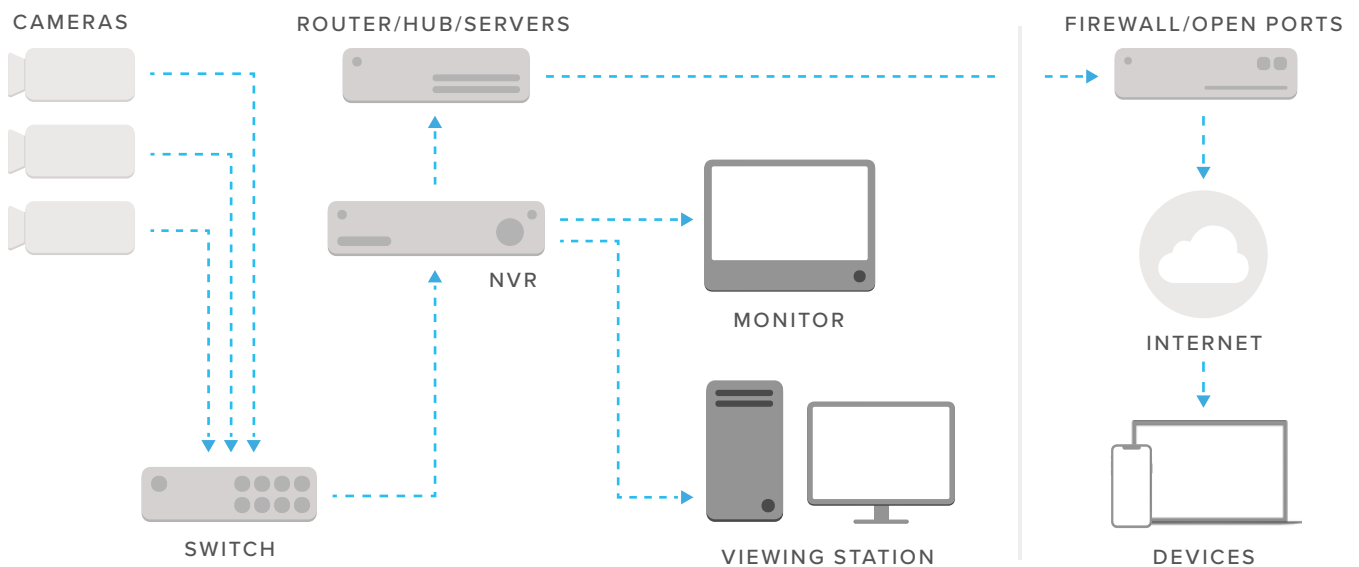

# Traditional Surveillance System Infrastructure vs. Hybrid Cloud Architecture

## Traditional Surveillance System Infrastructure

#### STORAGE LIMITATIONS

- NVRs/DVRs only support a limited number of cameras
- Inconsistent and uncertain retention periods
- Recorder is a single point of failure for all cameras